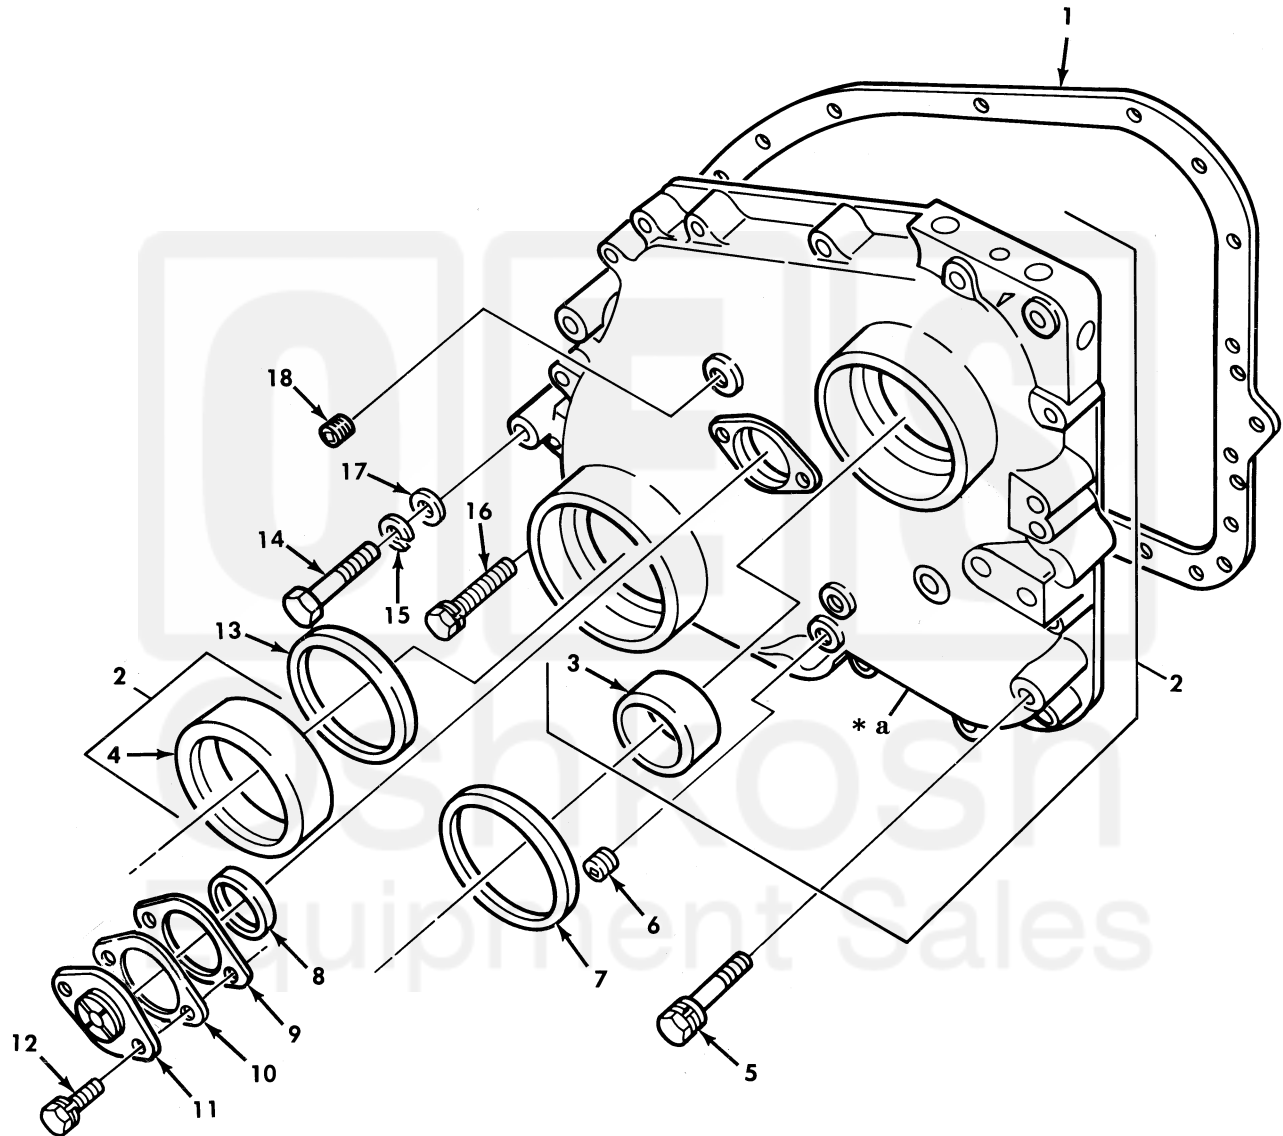

UNIT, DIRECT SUPPORT, AND GENERAL SUPPORT MAINTENANCE
REPAIR PARTS AND SPECIAL TOOLS LIST
TRUCK, 5-TON, 6X6, M809 SERIES TRUCKS (DIESEL)

* a PART OF ITEM 2

Figure 11. Front Gear Cover Assembly.

(1) ITEM NO	(2) SMR CODE	(3) NSN	(4) CAGEC	(5) PART NUMBER	(6) DESCRIPTION AND USABLE ON CODE (UOC)	(7) QTY
GROUP 0105 VALVES, CAMSHAFTS, AND TIMING SYSTEM						
FIG. 11 FRONT GEAR COVER ASSEMBLY						
1	PAFZZ	5330-01-126-8667	15434	214634	GASKET PART OF KIT P/N 3011472.....	1
2	PFFZZ	2815-00-404-2915	15434	3024416	COVER, TIMING GEAR, I.....	1
3	PAFZZ	3120-00-877-2213	15434	3029852	. BEARING, SLEEVE.....	1
4	PAFZZ	3120-00-882-7960	15434	68226-1	. BUSHING, SLEEVE.....	1
5	PAFZZ	5305-01-147-4033	15434	3011711	SCREW, CAP, HEXAGON H.....	15
6	PAFZZ	4730-01-224-4152	81348	WW-P-471ACABCC	PLUG, PIPE.....	1
7	PAFZZ	5330-00-135-6382	15434	211255	SEAL, PLAIN ENCASED PART OF KIT P/N 3011472.....	1
8	PAFZZ	5331-00-171-3879	15434	67270	O-RING PART OF KIT P/N 3011472.....	1
9	KFFZZ		15434	68192-A	SHIM PART OF KIT P/N BM56657.....	V
9	KFFZZ		15434	68192-B	SHIM PART OF KIT P/N BM56657.....	V
9	KFFZZ		15434	68192-C	SHIM PART OF KIT P/N BM56657.....	V
10	PAFZZ	5365-01-121-3068	15434	185574	SPACER, PLATE .025.....	1
11	PAFZZ	2815-00-033-9392	15434	138988	COVER PLATE, CAMSHAF.....	1
12	PAFZZ	5305-01-165-3892	15434	3011714	SCREW PART OF KIT P/N 3011472.....	V
13	PAFZZ	5330-00-006-2529	15434	208069	SEAL PART OF KIT P/N 3011472.....	1
14	PAFZZ	5305-00-543-4372	80204	B1821BH038C075N	SCREW, CAP, HEXAGON H.....	2
15	PAFZZ	5310-00-637-9541	96906	MS35338-46	WASHER, LOCK.....	2
16	PAFZZ	5305-01-145-8381	15434	3011713	SCREW, CAP, HEXAGON H.....	1
17	PAFZZ	5310-00-080-6004	96906	MS27183-14	WASHER, FLAT.....	2
18	PAFZZ	4730-00-018-9566	15434	S-911-B	PLUG, PIPE.....	1

END OF FIGURE